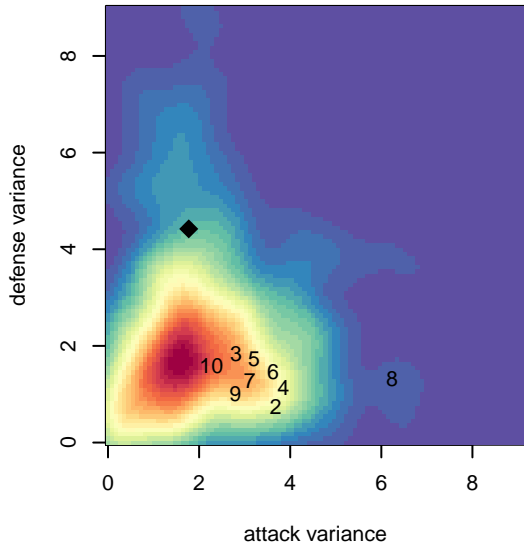

West Narrows Blue B04

West Narrows FC
 Gig Harbor, WA
 B04 total strength=826
 attack=1.98 defense=0.6
 fall league = PSPL Copa 1 – West U14
 spr league = Spr PSPL – '04 Copa 1 – West U14
 notes= Davidson 2016

**attack and defense variance (black dot)
relative to other teams
and top 10 in region**

**attack and defense rating
relative to others at age
and all opponents in last 13 months**

Performance relative to 13 month average