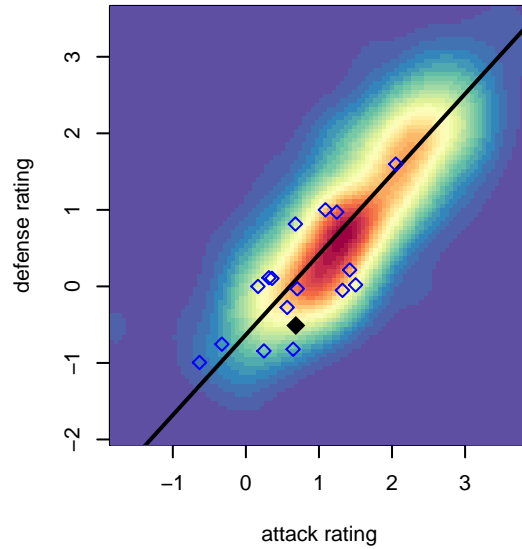

West Narrows Blue B04

West Narrows FC
 Gig Harbor, WA
 B04 total strength=826
 attack=1.98 defense=0.6
 fall league = PSPL Copa 1 – West U14
 spr league = Spr PSPL – '04 Copa 1 – West U14
 notes= Davidson 2016

alt names used:
 West Narrows B04 Blue
 West Narrows F.C. B 04 Navy
 West Narrows F.C. B 04 Navy
 WEST NARROWS FC B04 (WA)

Venues played:
 2017 Labor Day Cup BU14 Silver
 2017 PSPL Copa 1 – West U14
 2017 Spr PSPL – '04 Copa 1 – West U14
 2017 WA Cup U14 Bronze U14

**attack and defense variance (black dot)
relative to other teams
and top 10 in region**

**attack and defense rating
relative to others at age
and all opponents in last 13 months**

Performance relative to 13 month average