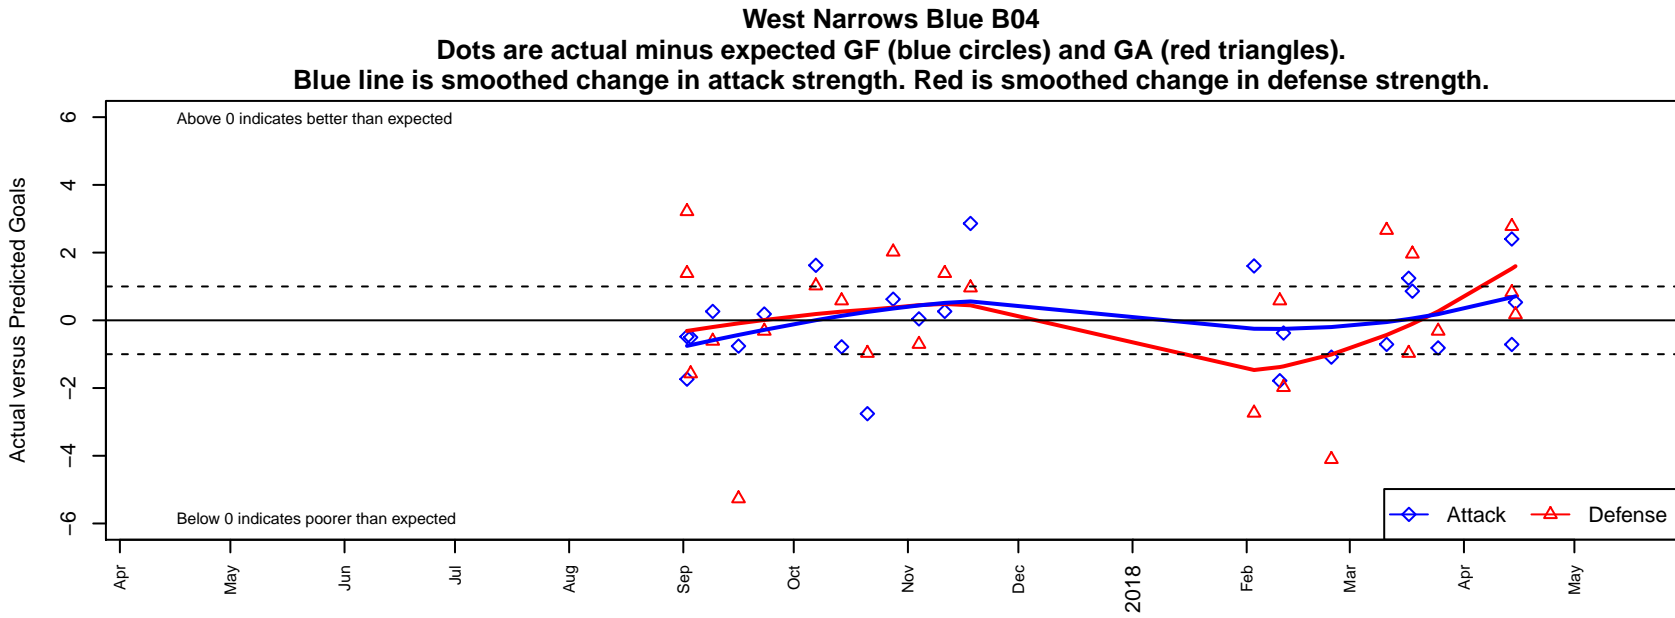

West Narrows Blue B04

West Narrows FC
 Gig Harbor, WA
 B04 total strength=826
 attack=1.98 defense=0.6
 fall league = PSPL Copa 1 – West U14
 spr league = Spr PSPL – '04 Copa 1 – West U14
 notes= Davidson 2016

**attack and defense variance (black dot)
relative to other teams
and top 10 in region**

**attack and defense rating
relative to others at age
and all opponents in last 13 months**

Performance relative to 13 month average