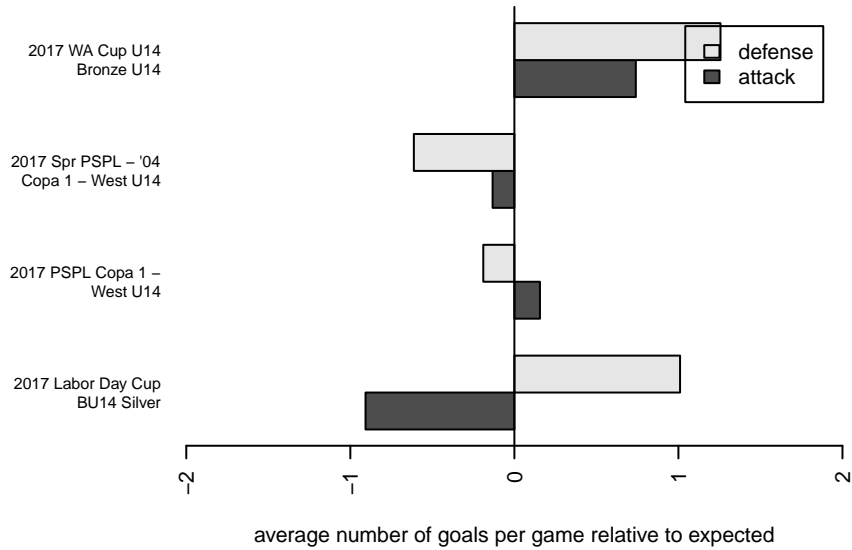

West Narrows Blue B04

West Narrows FC
 Gig Harbor, WA
 B04 total strength=826
 attack=1.98 defense=0.6
 fall league = PSPL Copa 1 – West U14
 spr league = Spr PSPL – '04 Copa 1 – West U14
 notes= Davidson 2016

alt names used:
 West Narrows B04 Blue
 West Narrows F.C. B 04 Navy
 West Narrows F.C. B 04 Navy
 WEST NARROWS FC B04 (WA)

Venues played:
 2017 Labor Day Cup BU14 Silver
 2017 PSPL Copa 1 – West U14
 2017 Spr PSPL – '04 Copa 1 – West U14
 2017 WA Cup U14 Bronze U14

**attack and defense variance (black dot)
relative to other teams
and top 10 in region**

**attack and defense rating
relative to others at age
and all opponents in last 13 months**

Performance relative to 13 month average