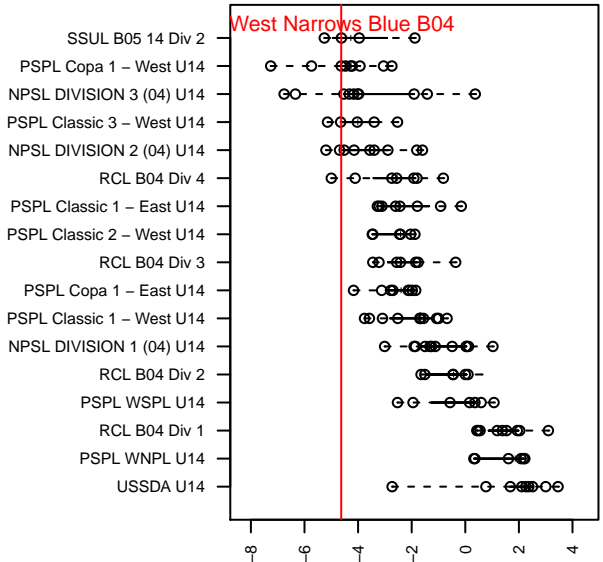

West Narrows Blue B04

West Narrows FC
 Gig Harbor, WA
 B04 total strength=826
 attack=1.98 defense=0.6
 fall league = PSPL Copa 1 – West U14
 spr league = Spr PSPL – '04 Copa 1 – West U14
 notes= Davidson 2016

alt names used:
 West Narrows B04 Blue
 West Narrows F.C. B 04 Navy
 West Narrows F.C. B 04 Navy
 WEST NARROWS FC B04 (WA)

Venues played:
 2017 Labor Day Cup BU14 Silver
 2017 PSPL Copa 1 – West U14
 2017 Spr PSPL – '04 Copa 1 – West U14
 2017 WA Cup U14 Bronze U14

**attack and defense variance (black dot)
relative to other teams
and top 10 in region**

**attack and defense rating
relative to others at age
and all opponents in last 13 months**

Performance relative to 13 month average