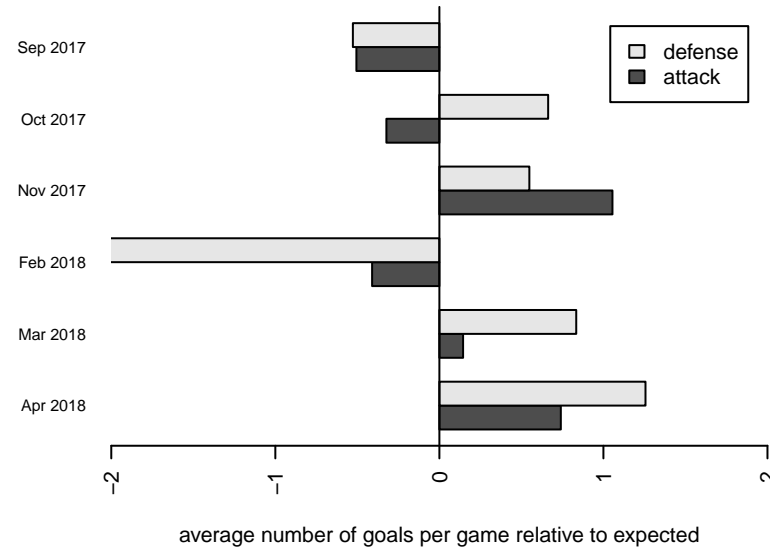

Performance relative to 13 month average